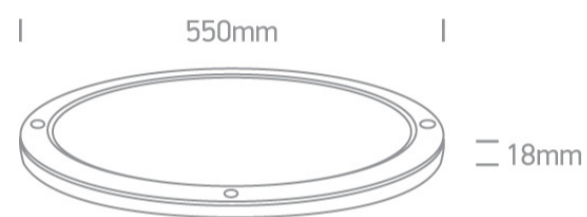

15 Plafo>The Ultra Slim LED Panel Plafo Aluminium + PC

62046F/W/C

46W LED slim plafo light, IP40, suitable for residential and commercial application.

Supplied with non-dimmable LED driver.

Complies with standard EN60598-1 and any other specific standards.

Downloads

Dimensions

Gallery

Physical Specification

Item Group	15 Plafo
Family	The Ultra Slim LED Panel Plafo Aluminium + PC
Order Code	62046F/W/C
Colour	White
Material	Aluminium
Diffuser Material	PC
Shape	Circular

Height	18mm
Diameter	550mm
Surface Ceiling	Yes
Indoor	Yes
Adjustable	No