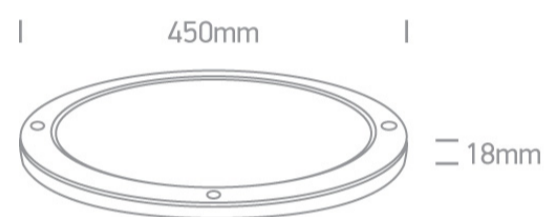

15 Plafo>The Ultra Slim LED Panel Plafo Aluminium + PC

62038F/W/C

38W LED slim plafo light, IP40, suitable for residential and commercial application.

Supplied with non-dimmable LED driver.

Complies with standard EN60598-1 and any other specific standards.

Downloads

Dimensions

Gallery

Physical Specification

Item Group	15 Plafo
Family	The Ultra Slim LED Panel Plafo Aluminium + PC
Order Code	62038F/W/C
Colour	White
Material	Aluminium
Diffuser Material	PC
Shape	Circular

Height	18mm
Diameter	450mm
Surface Ceiling	Yes
Indoor	Yes
Adjustable	No

Electrical Characteristics

Gear	Built In
Fitting + Driver	
Input Voltage	220-240V
50 Hz	Yes
60 Hz	Yes
Safety Class	
Power(Watts)	38W
IP Rating	IP40
Light Source	LED built in
Dimmable	No
F Mark	

Illumination Data

Colour Temperature	4000K
Lumen Output	3000lm
Light Efficiency	78,9lm/W
CRI	80
Illumination Diagram	

Packing Info

Box Weight	1,8kg
Pcs/Carton	10
Barcode	5291889051794
HS Code	9405409900

Energy Label