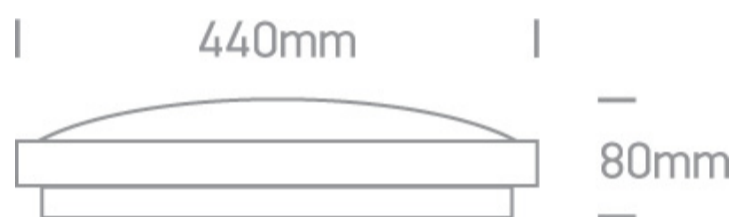

15 Plafo > LED Circular Plafo

62018A/W

LED Circular Plafo, IP20.

Complies with standard EN60598-1 and any other specific standards.

Downloads

Dimensions

Physical Specification

Product Type	Gear
Item Group	15 Plafo
Family	LED Circular Plafo
Order Code	62018A/W
Colour	White
Material	Metal
Diffuser Material	PC
Shape	Circular
Height	80mm
Diameter	440mm
Surface Ceiling	Yes
Indoor	Yes