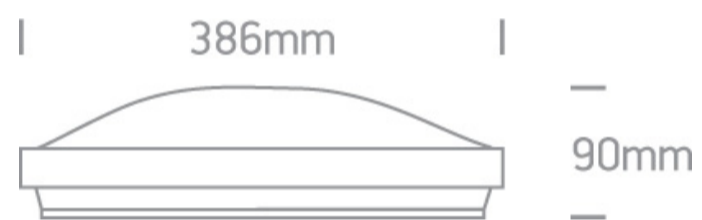

15 Plafo>Decorative LED Plafo Metal + PC

62010/G/F

Decorative LED Plafo with frosted ring.

Complies with standard EN60598-1 and any other specific standards.

Downloads

Dimensions

Physical Specification

Item Group	15 Plafo
Family	Decorative LED Plafo Metal + PC
Order Code	62010/G/F
Colour	Grey
Material	Metal
Diffuser Material	PC
Shape	Circular
Height	90mm
Diameter	386mm
Surface Ceiling	Yes
Indoor	Yes
Adjustable	No