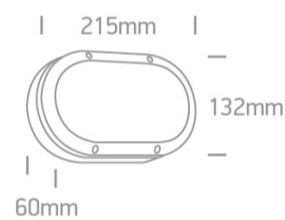

14 Wall & Ceiling LED>The Classic Outdoor Range Die cast

67442B/B/W

10W Wall LED light, IP54, classic outdoor range

AC LED.

Complies with standard EN60598-1 and any other specific standards.

Downloads

Dimensions

Physical Specification

Item Group	14 Wall & Ceiling LED
Family	The Classic Outdoor Range Die cast
Order Code	67442B/B/W
Colour	Black
Material	Die Cast
Shape	Rectangular
Length	215mm
Width	132mm
Height	60mm
Surface Wall	Yes
Indoor	Yes
Outdoor	Yes